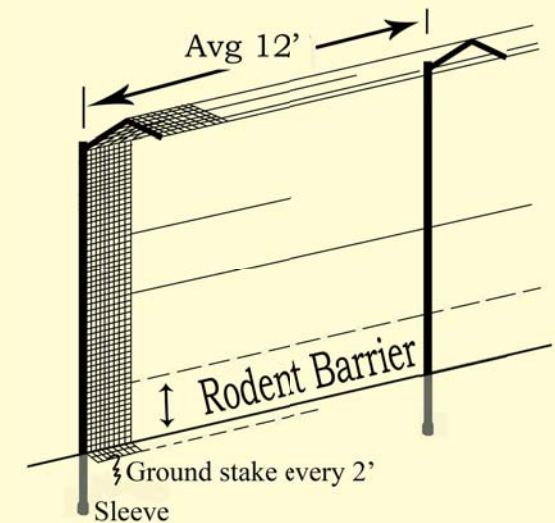

Purr...fect Fence Diagram